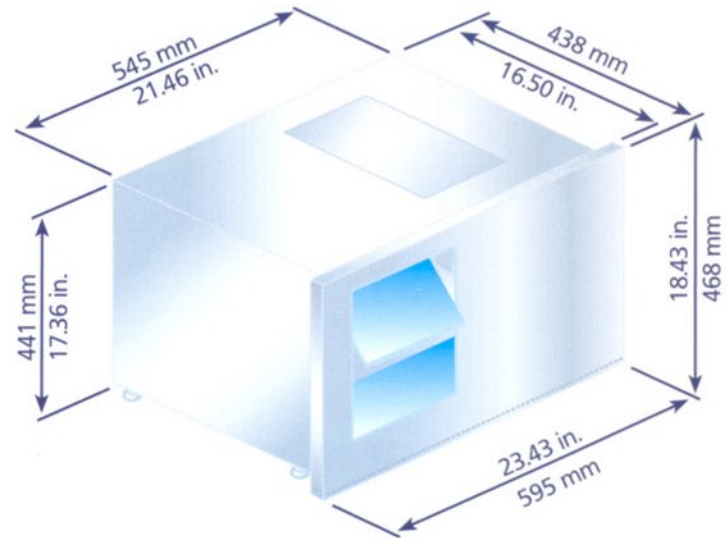

## Built In Ice Maker

Crystal Clear Ice at Home

**VITTORIA**  
★★★★★

The ultimate Built-In appliance for the modern kitchen.

The **Vittoria** integrated ice maker is essential for cocktail parties, large families, and general home use.

The unique ice production mechanism produces crystal clear ice every time.

- **Stainless Steel**
- **Crystal clear ice**
- **Produces up to 20 kg (44 lbs.) of ice per day**
- **Constant ice supply up to 5 kg (11 lbs.)**
- **Fixed water connection**
- **Ice Production cycle ca. 21 minutes**
- **Quiet operation at around 46 dB (A)**