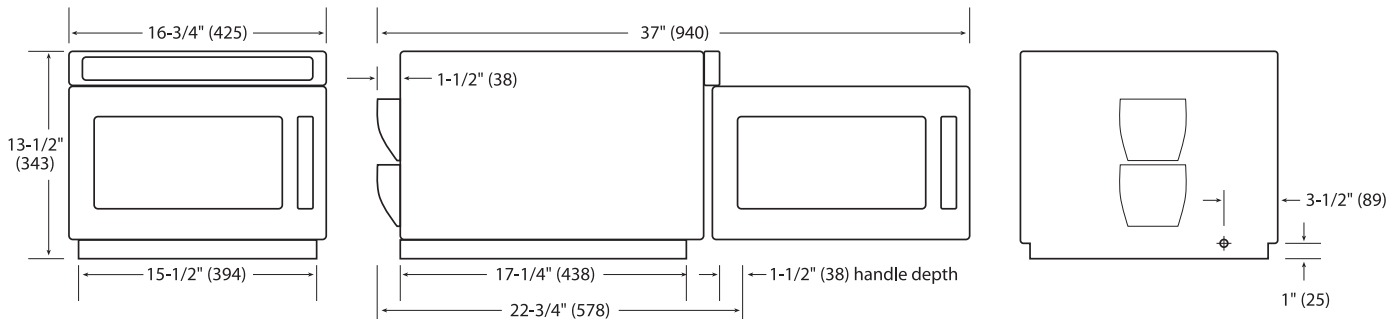

Cabinet	Exterior Dimensions		Usable Interior Dimensions	
Height	13-1/2"	(343 mm)	6-3/4"	(171 mm)
Width	16-3/4"	(425 mm)	13"	(330 mm)
Depth (overall with handle)	22-3/4"	(578 mm)	12"	(305 mm)
Depth (door open 90°)	37" (940 mm)			
Usable Cavity Space	0.6 cubic ft. (17 L)			
Outercase Material	Stainless Steel			
Cavity Interior Finish	Stainless Steel with Sealed-in Ceramic Shelf			

Electrical Characteristics	
Power Consumption	3200 W, 16.4 A
Power Output	2100 W*
Power Source	208 V - 240 V, 60 Hz, 20 A single phase
Plug Configuration	NEMA 6-20
Frequency	2450 MHz
Power Cord Length	5'6" (1.7 m)

Weight/Shipping Information	
Net Weight	68 lbs. (31 kg)
Approximate Shipping	74 lbs. (34 kg)
Shipping Box Size	24-5/8" L x 21-7/8" W x 18-5/8" H (625 mm x 556 mm x 473 mm)

Amana's continuing commitment to quality products may mean a change in specification without notice. *Microwave output ratings based on IEC 705 test.

Form #ACRR0115 rev 9/09

©2009 ACP, Inc.
Printed in the USA.

For more information about any of our fine commercial microwave ovens, contact your Amana distributor, call us direct at 800-233-2366 or visit our web site: www.acpsolutions.com.

ACP INC. *New*
HIGH PERFORMANCE HAS A 'NAME'
Amana